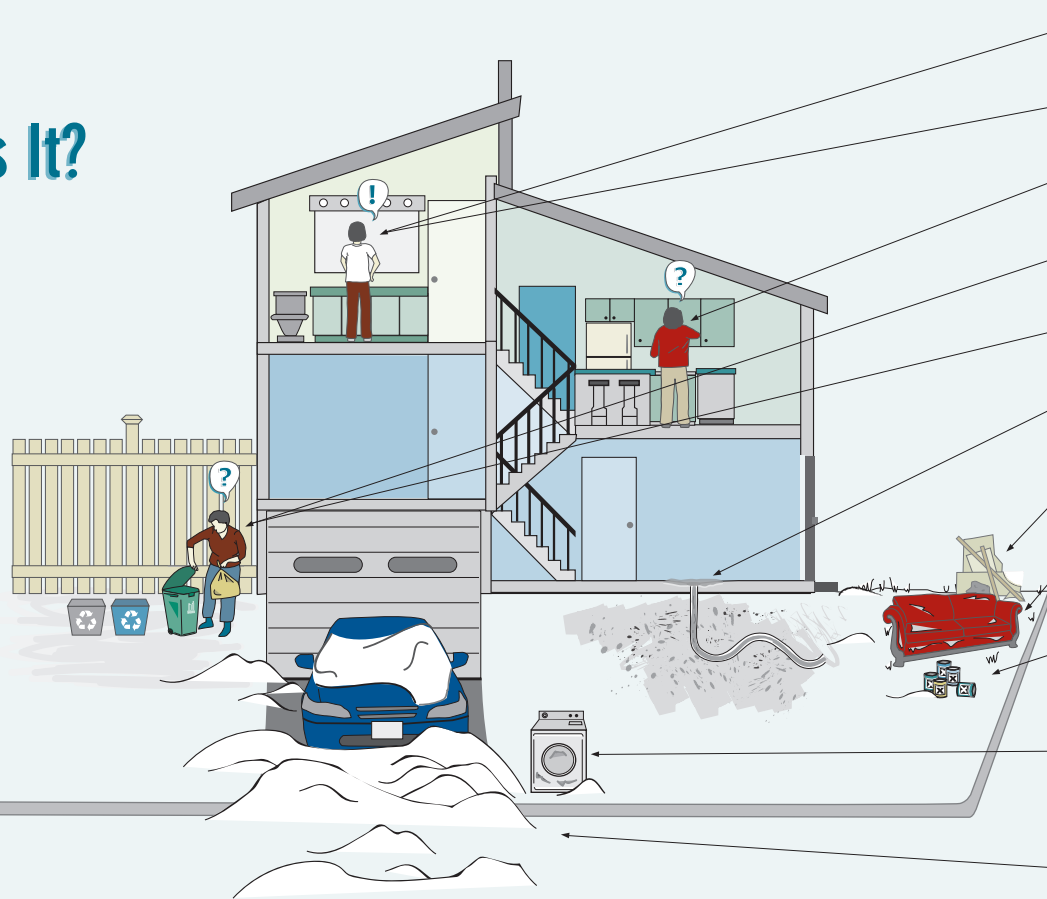

Whose Job Is It?

Noise Complaints
905-640-1900

Gas (Enbridge)
1-866-763-5427

Hydro
Hydro One
1-800-434-1235

Sidewalk Repairs
905-640-1900

Street Parking
905-640-1900

Low water pressure
905-640-1900

No water
905-640-1900