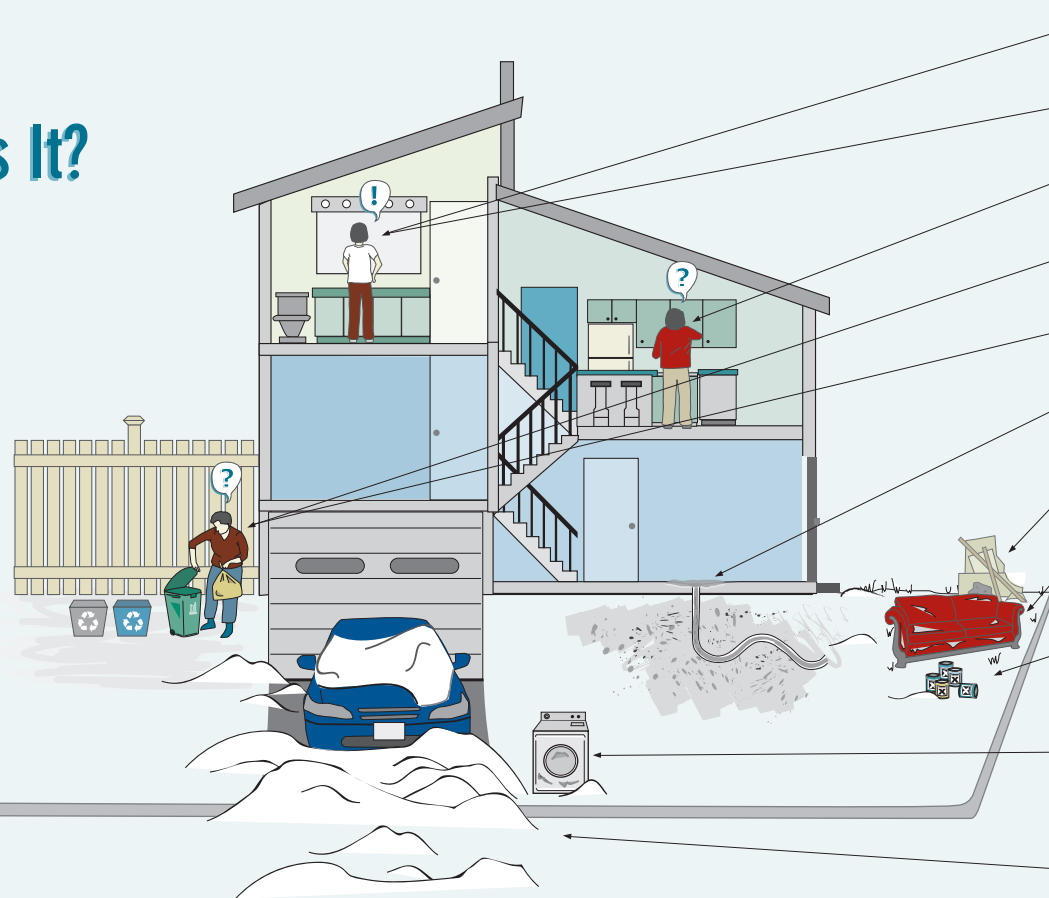

Whose Job Is It?

Noise Complaints
905-727-3123 Ext. 4240

Gas (Enbridge)
1-866-763-5427

Hydro
Power Stream
1-877-777-3810

Sidewalk Repairs
905-727-3123
Ext. 3449

Street Parking
905-727-3123
Ext. 4240

Low water pressure
905-727-3123 Ext. 3442

Drain backed up
905-727-3123 Ext. 3442

Litter & debris removal
(private property)
905-727-3123 Ext. 3447

Large item for pick up
905-727-3123 Ext. 3447

Pick-up of hazardous waste
1-877-464-9675 Ext. 75000